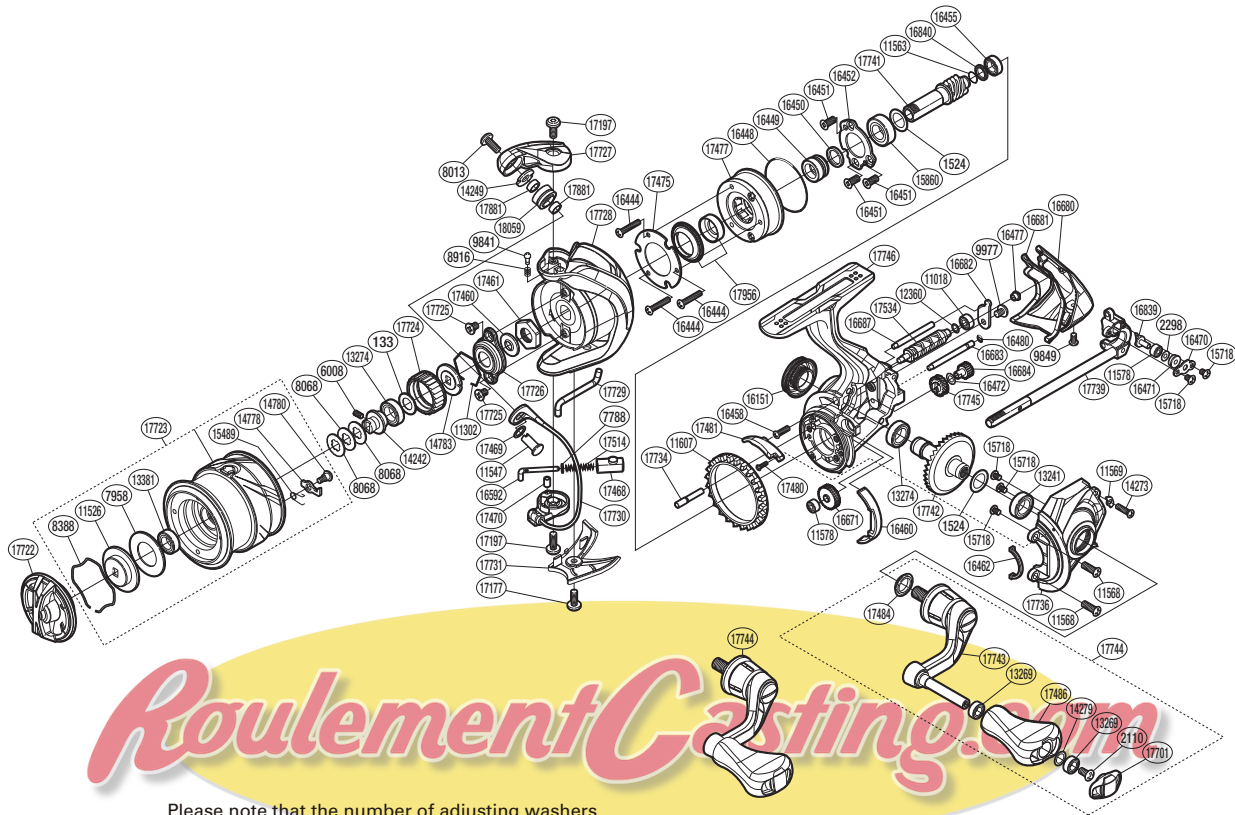

# SHIMANO

Vanquish

S A-RB

VANQ-C2000HGS

Please note that the number of adjusting washers may not be the same as shown in the exploded views. (Adjustment will vary with each individual product.)

(51SH342001X)